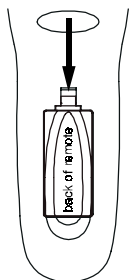

Battery Saver

Your remote automatically times out if the buttons are depressed more than 30 seconds. This will save your batteries should your remote get stuck in a place where the buttons remain depressed (e.g., between the sofa cushions).